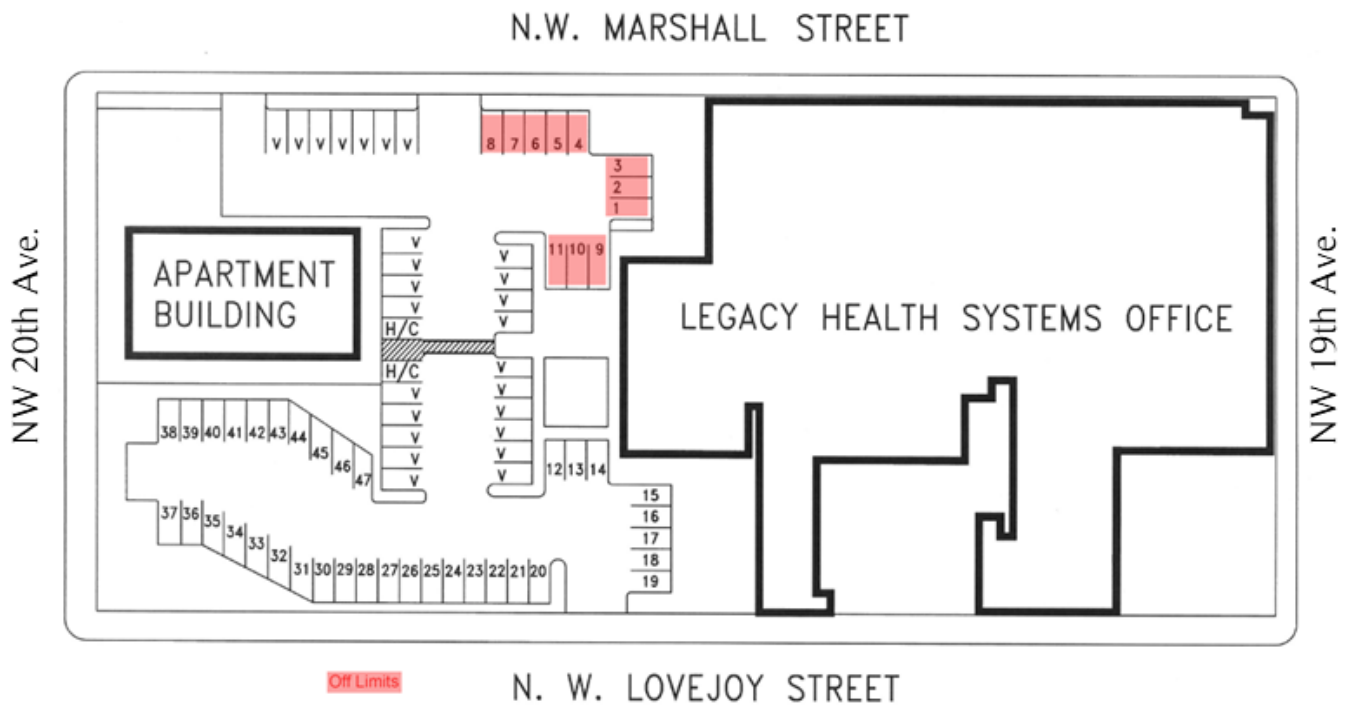

Parking

Parking Near the Tiffany Center

Since parking is a challenge near the Tiffany Center and Havurah Shalom, we encourage you to arrive early and make a plan. Use the drop-off areas in case you need to park farther than any of your passengers may be able to walk. [This page helpfully lists some parking options near the Tiffany Center.](#)

Parking Near Havurah Shalom

Near Havurah, we have some spots available at the Legacy Health System parking lot. Please view the map below and mind the instructions so we can continue to maintain a good relationship with our friends at Legacy. Here are [additional parking options near Havurah](#). Here is [our page with some public transport options to Havurah](#).

Address: 1919 NW Lovejoy

On weeknights after 5 pm, and all day on weekends:

Park anywhere but spots 1-10