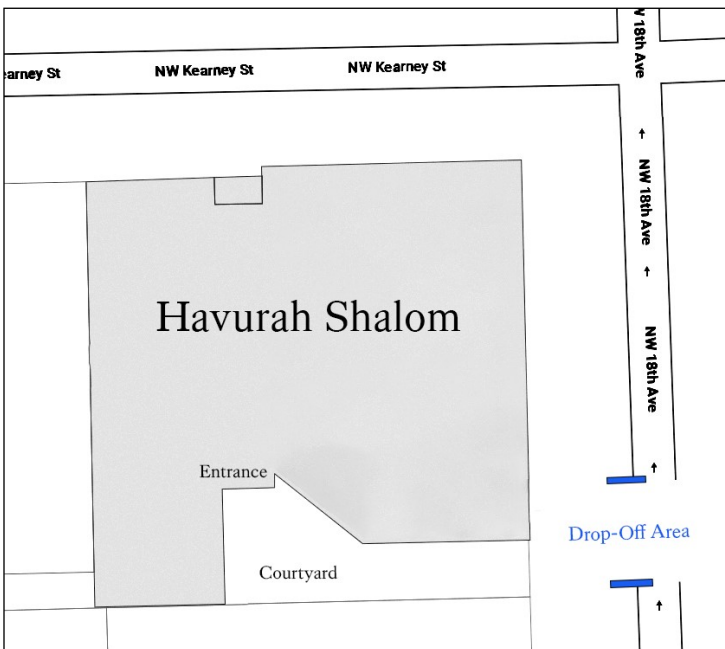

Passenger Loading

Drop-Off/Pick-Up Spaces

We know parking can be challenging, so to make things easier, we have arranged for spaces at both the Tiffany Center and Havurah where you can drop off and pick-up passengers. Please see the accompanying maps and instructions for details.

Tiffany Center Drop-Off/Pick-Up

The drop-off area is on SW 14th, just before the intersection with SW Morrison. SW 14th is a one-way street, so plan your route accordingly.

Pull up to the curb and unload passengers on the driver's side, if at all possible, for their safety. Please vacate the spot when ready to leave space for the next people, but do not rush. Remember to check your mirrors on the right before pulling out into traffic, and keep your eyes open for people from other cars who may be in the street, as well as bicyclists and walkers.

Havurah Shalom Drop-Off/Pick-Up

The drop-off area is in front of Havurah, on NW 18th (see map). NW 18th is a one-way street, so plan your route accordingly.

Pull up to the curb and unload passengers on the driver's side, if at all possible, for their safety. Please vacate the spot when ready to leave space for the next people, but do not rush. Remember to check your mirrors on the right before pulling out into traffic, and keep your eyes open for people from other cars who may be in the street, as well as bicyclists and walkers.

Address: 1919 NW Lovejoy

On weeknights after 5 pm, and all day on weekends:

Park anywhere but spots 1-10