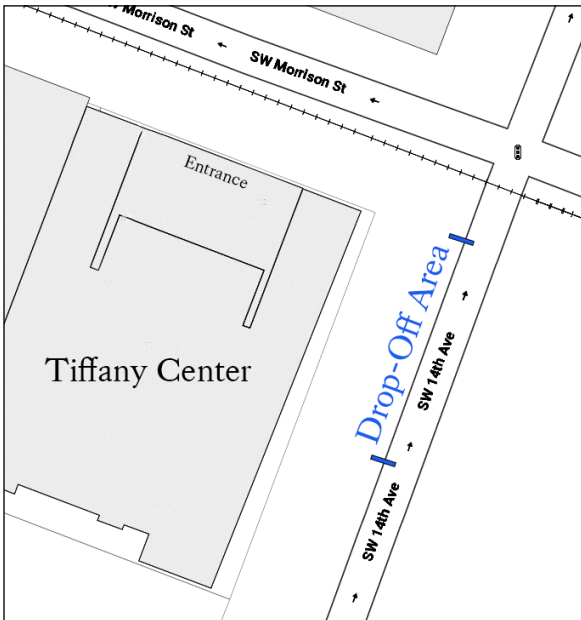

Passenger Loading

Drop-Off/Pick-Up Spaces

We know parking can be challenging, so to make things easier, we have arranged for spaces at both the Tiffany Center and Havurah where you can drop off and pick-up passengers. Please see the accompanying maps and instructions for details.

Tiffany Center Drop-Off/Pick-Up

The drop-off area is on SW 14th, just before the intersection with SW Morrison. SW 14th is a one-way street, so plan your route accordingly.

Pull up to the curb and unload passengers on the driver's side, if at all possible, for their safety. Please vacate the spot when ready to leave space for the next people, but do not rush. Remember to check your mirrors on the right before pulling out into traffic, and keep your eyes open for people from other cars who may be in the street, as well as bicyclists and walkers.

Havurah Shalom Drop-Off/Pick-Up

The drop-off area is in front of Havurah, on NW 18th (see map). NW 18th is a one-way street, so plan your route accordingly.

Pull up to the curb and unload passengers on the driver's side, if at all possible, for their safety. Please vacate the spot when ready to leave space for the next people, but do not rush. Remember to check your mirrors on the right before pulling out into traffic, and keep your eyes open for people from other cars who may be in the street, as well as bicyclists and walkers.

Address: 1919 NW Lovejoy

On weeknights after 5 pm, and all day on weekends:

Park anywhere but spots 1-10