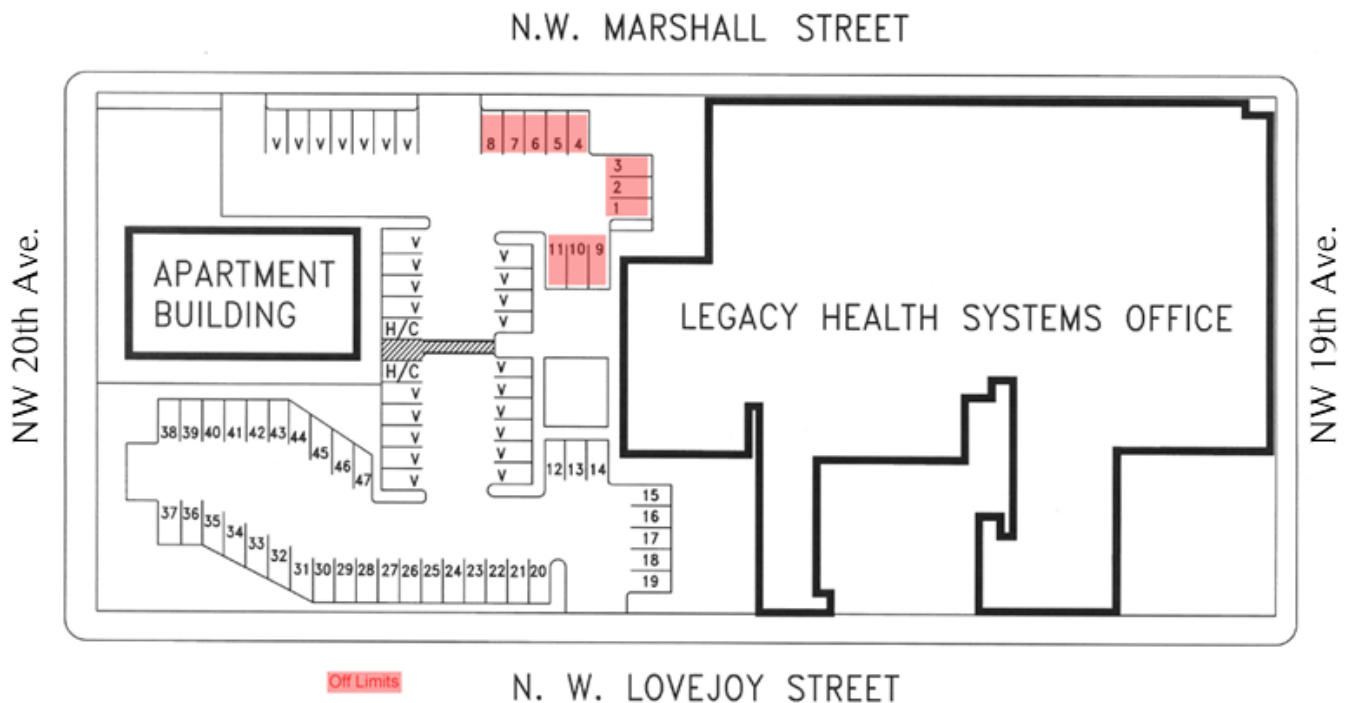

Parking

Parking Near the Tiffany Center

Since parking is a challenge near the Tiffany Center and Havurah Shalom, we encourage you to arrive early and make a plan. Use the drop-off areas in case you need to park farther than any of your passengers may be able to walk. [This page helpfully lists some parking options near the Tiffany Center.](#)

Parking Near Havurah Shalom

Near Havurah, we have some spots available at the Legacy Health System parking lot. Please view the map below and mind the instructions so we can continue to maintain a good relationship with our friends at Legacy. Here are [additional parking options near Havurah](#). Here is [our page with some public transport options to Havurah](#).

Address: 1919 NW Lovejoy

On weeknights after 5 pm, and all day on weekends:

Park anywhere but spots 1-10