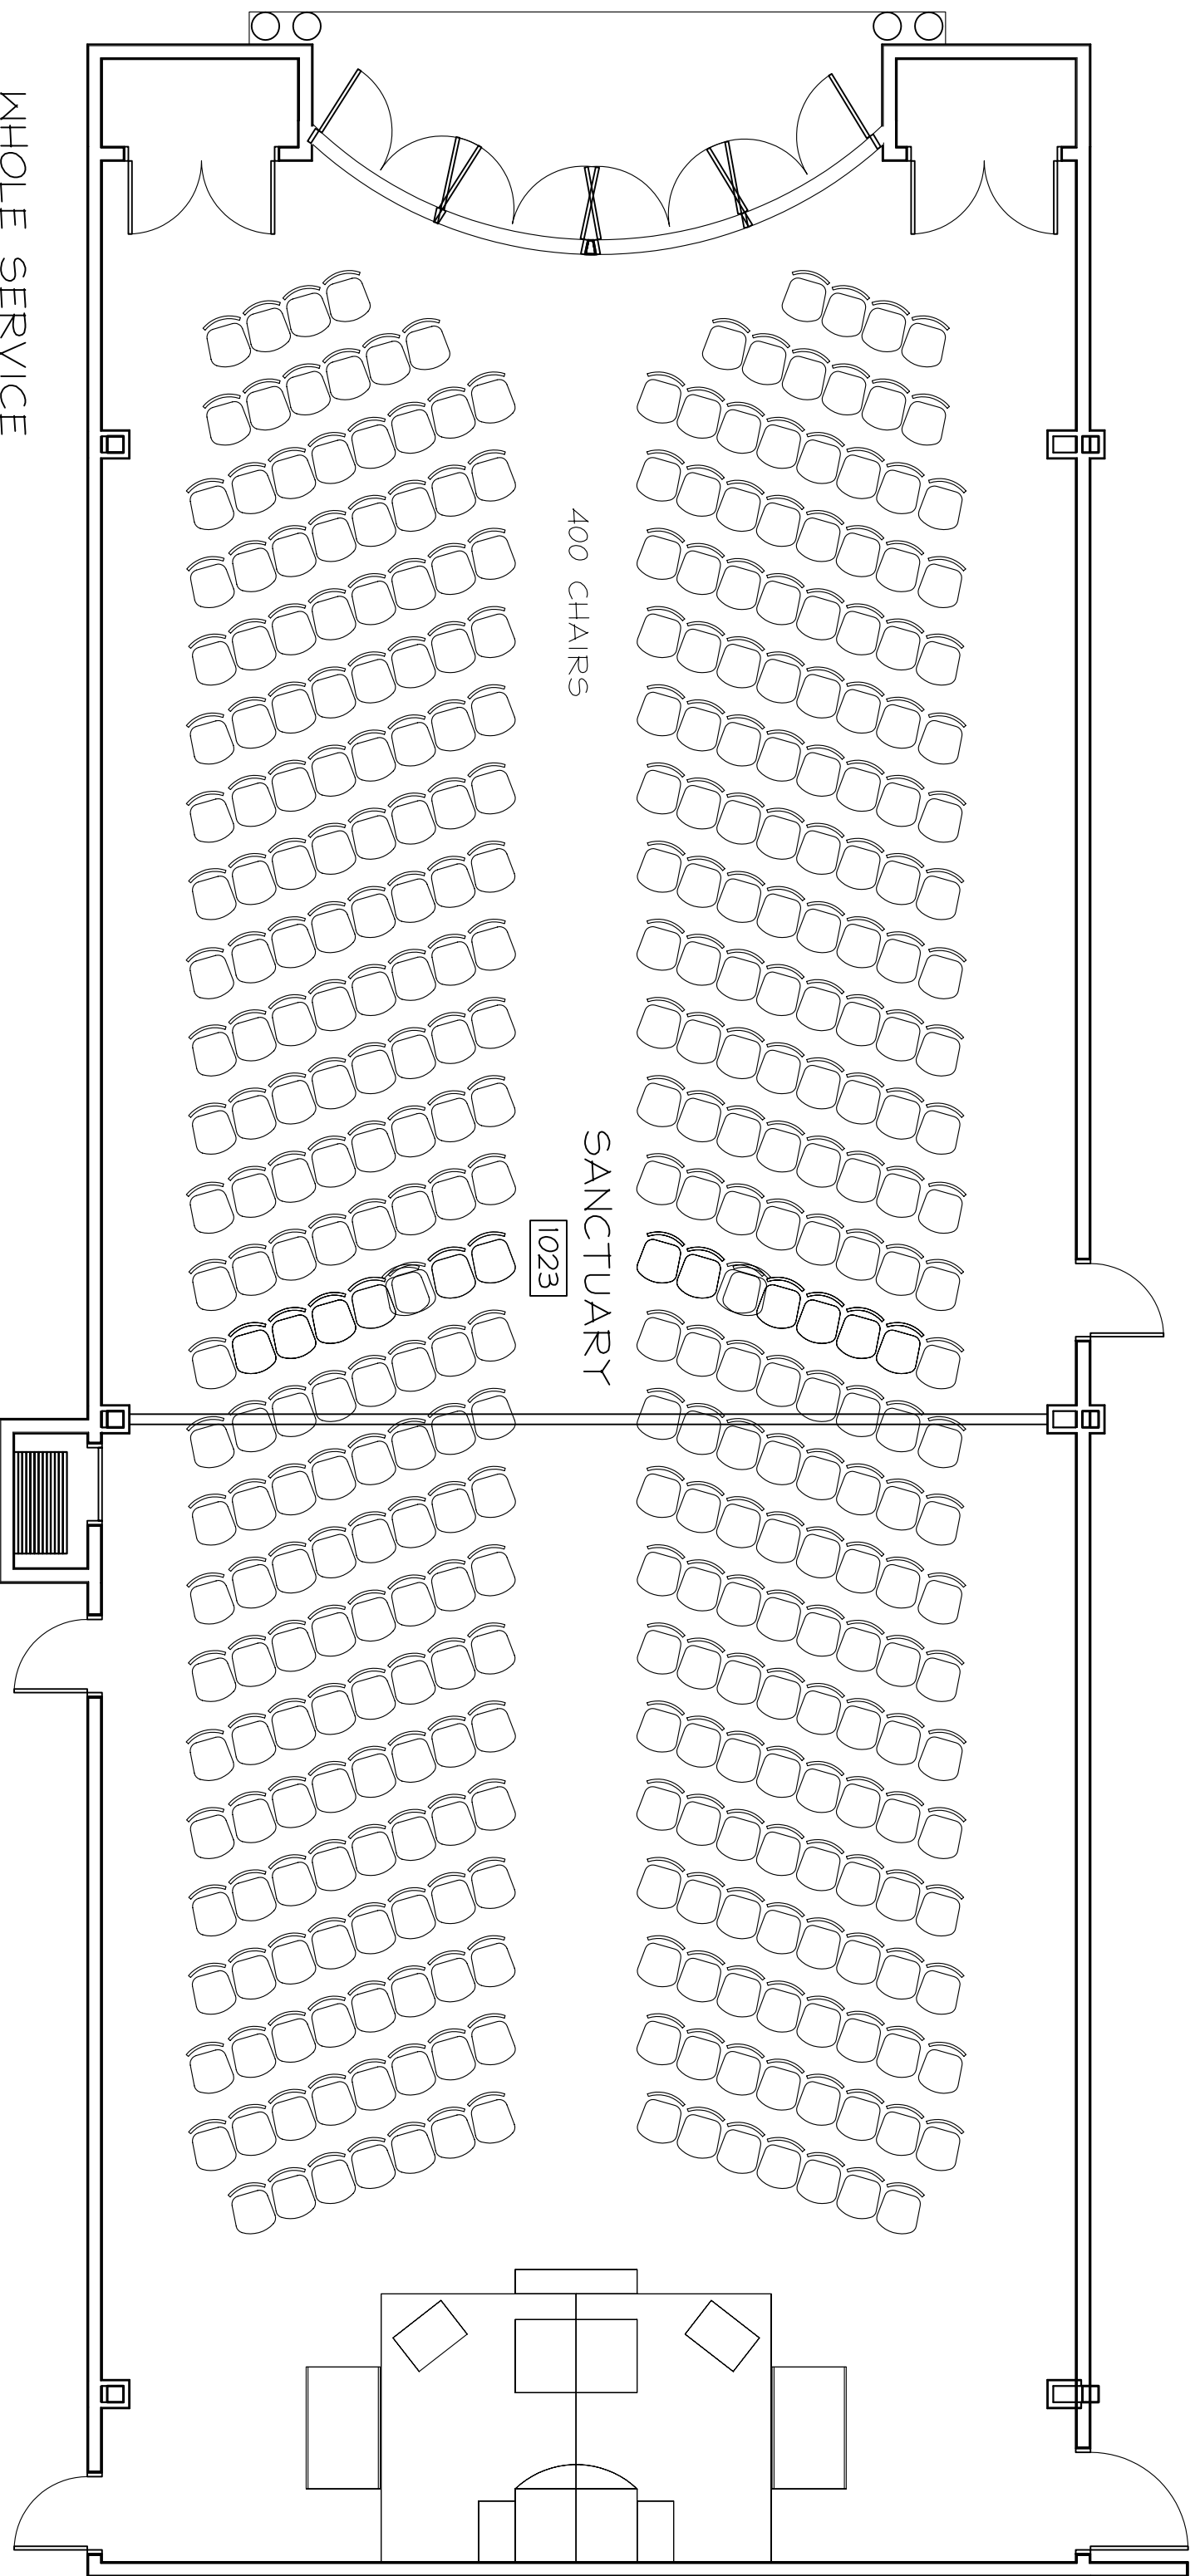

WHOLE SERVICE

400 CHAIRS

SANCTUARY

1023