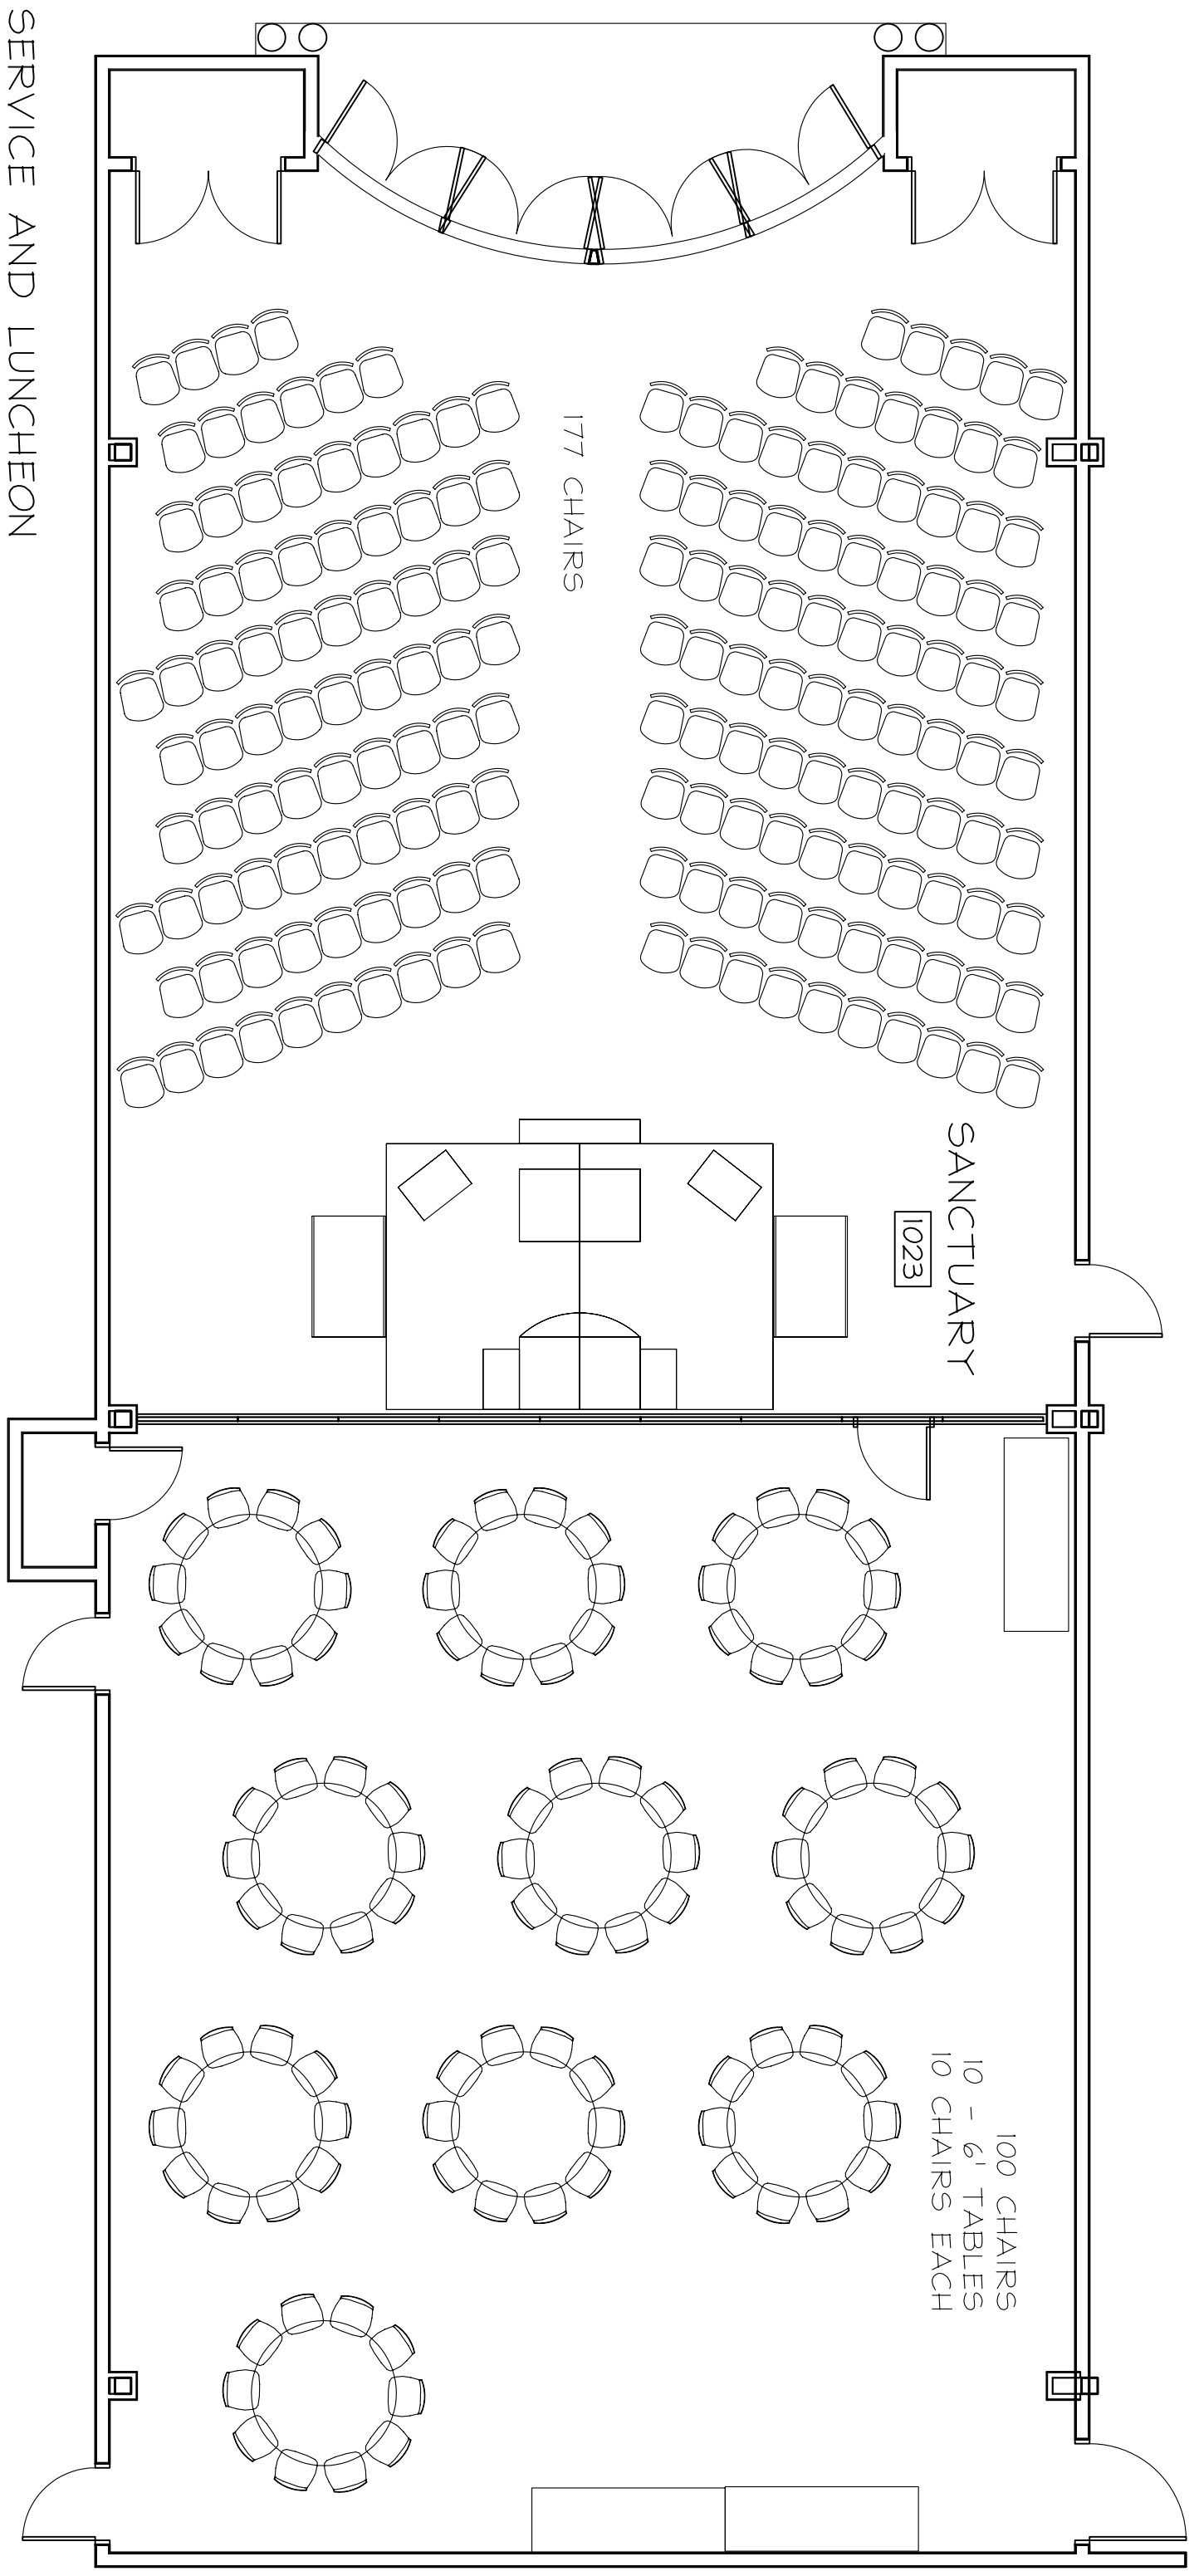

SERVICE AND LUNCHEON

177 CHAIRS

SANCTUARY
1023

100 CHAIRS
10 - 6' TABLES
10 CHAIRS EACH