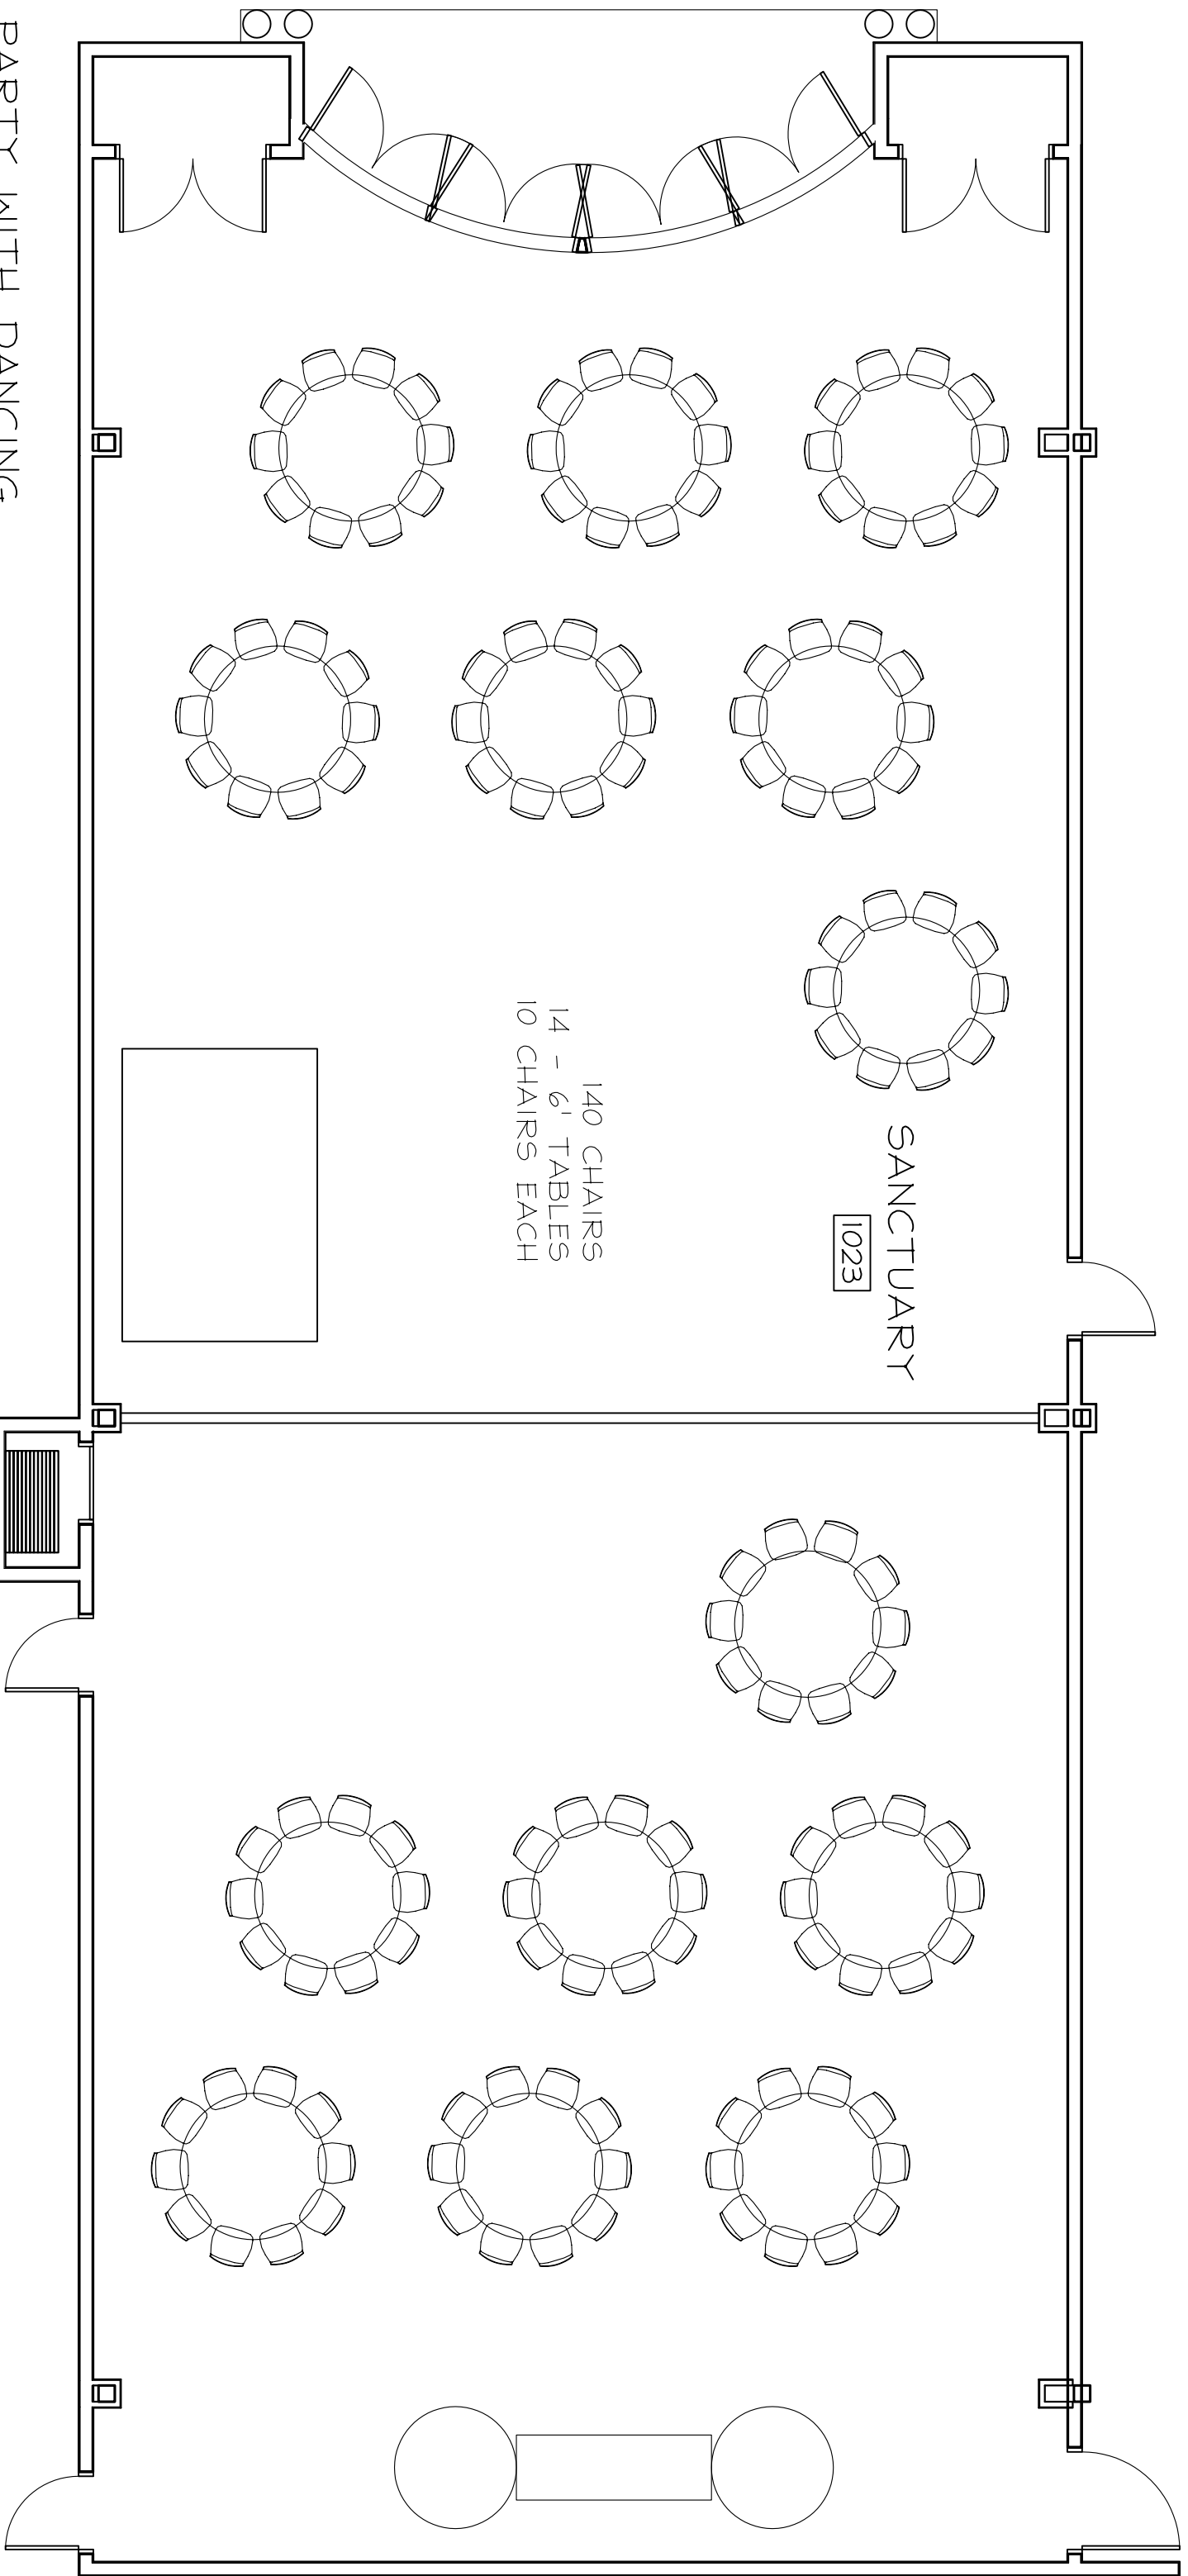

PARTY WITH DANCING

140 CHAIRS
14 - 6' TABLES
10 CHAIRS EACH

SANCTUARY

1023