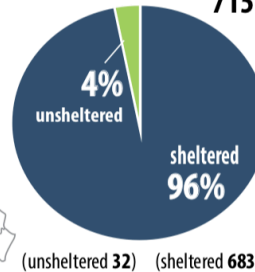

Estimates of Homelessness
by sub-population