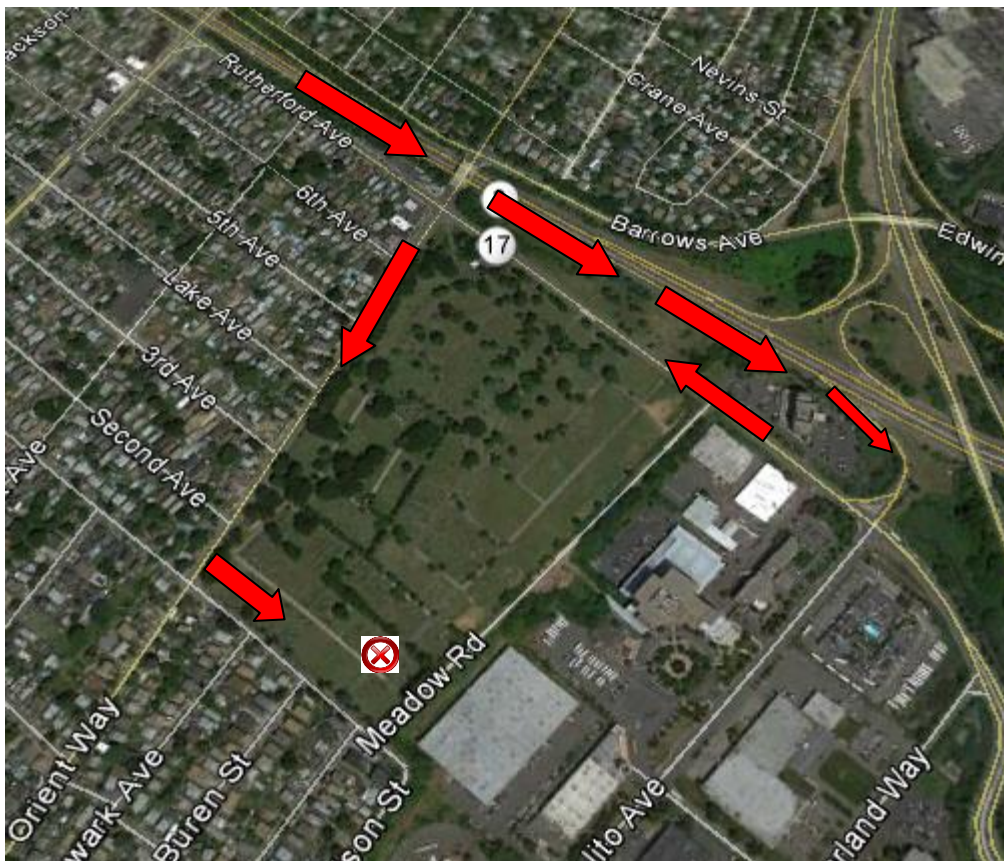

## How To Find New Mount Zion Section of Hillside Cemetery

October 1, 2014

### New Mount Zion Section of Hillside Cemetery Association

794 Rutherford Avenue, Lyndhurst, NJ 07071

[if using GPS, the gate to our section is opposite 153 Orient Way, Lyndhurst]

- From Route 3 Eastbound, take the Polito Exit toward Orient Way
- Keep right at the fork, follow signs for Park Ave/Riverside Ave and merge onto Rutherford Ave
- Turn Left onto Orient Way, driving along the side of the cemetery
- The furthest (fourth) gate south on Orient is the closest access to our section.
- Look for the stone pillars marking Agudath Israel at our site.

(Our section is on Macabee Avenue, near the intersection of Zion Avenue)

Serving Congregation Agudath Israel for Nine Decades.