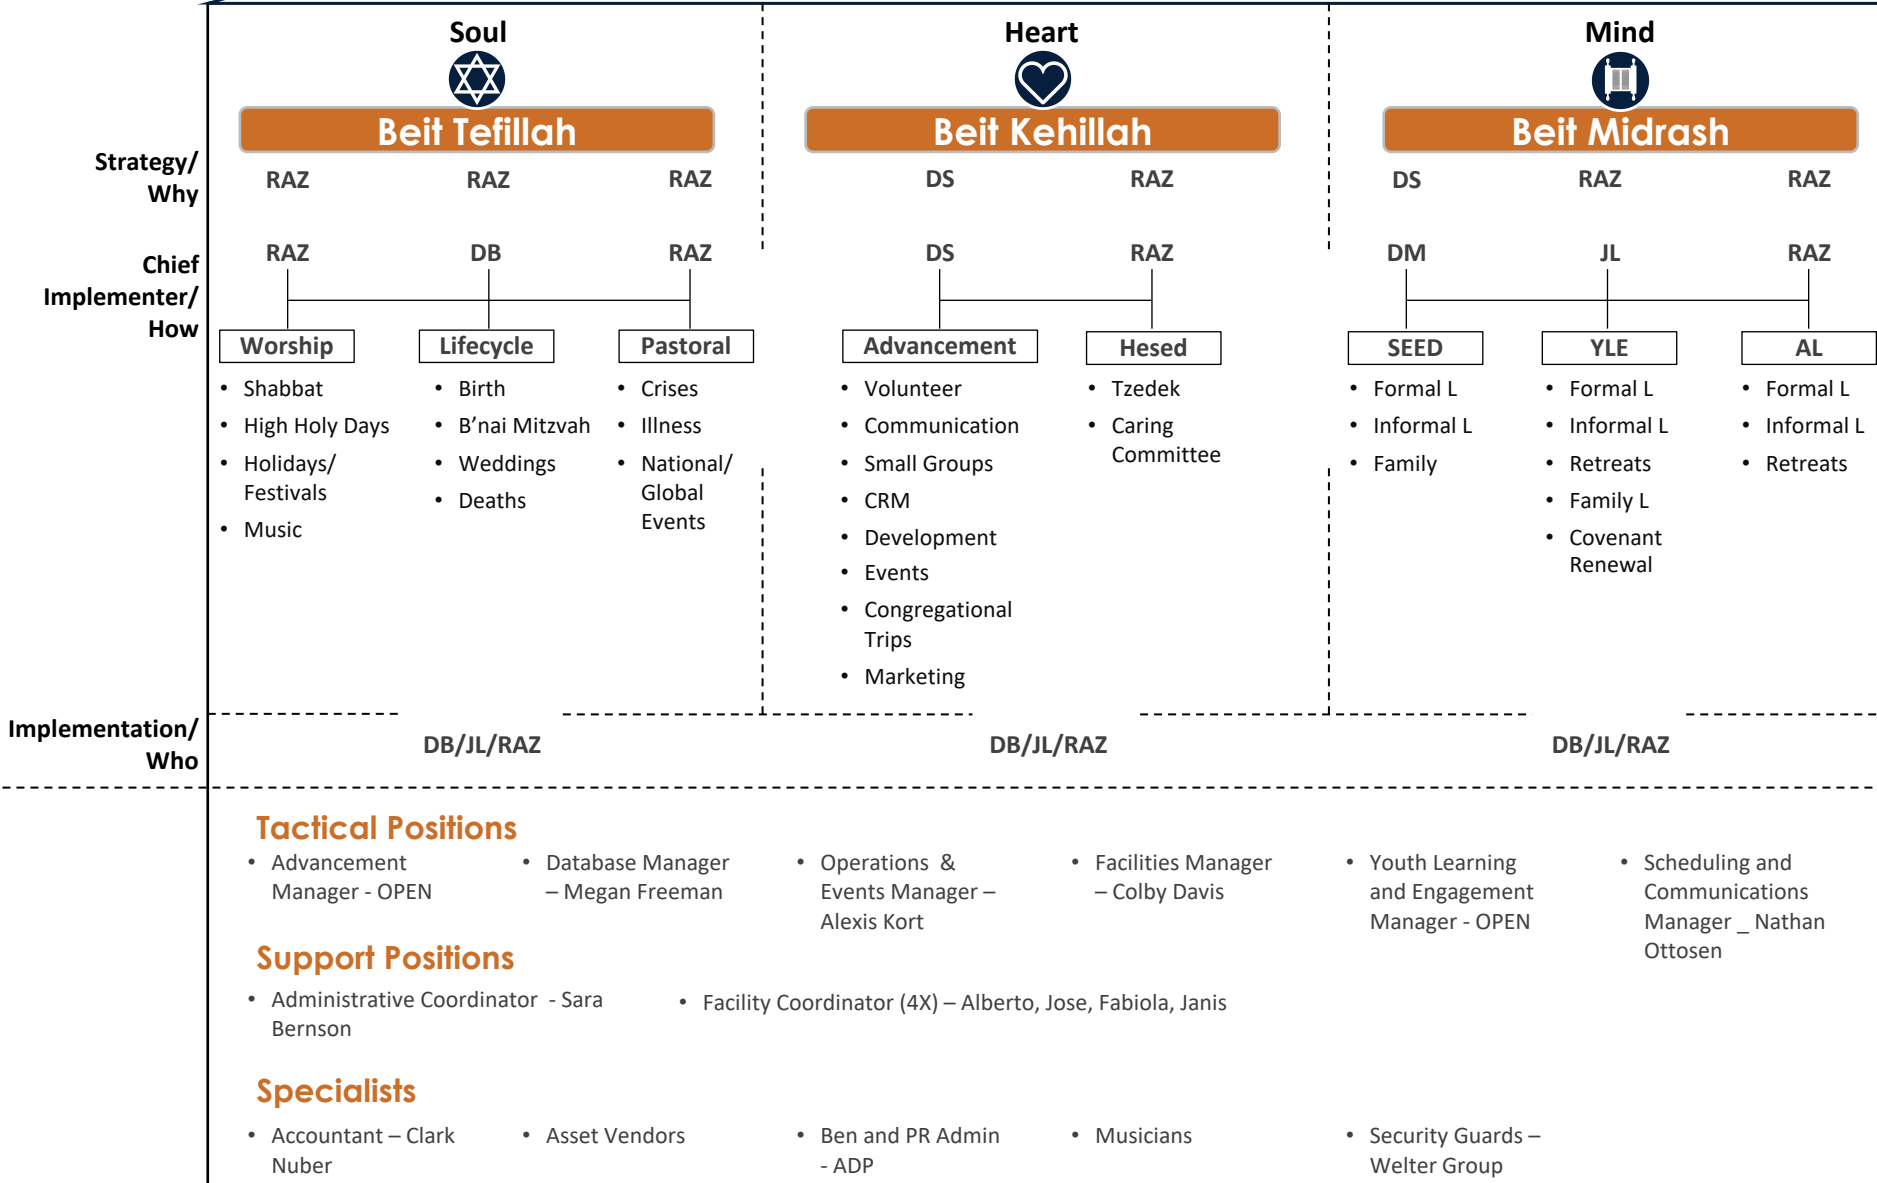

## Mission

#### Advancement Team

- Database Manager
- Operations & Events Manager
- Scheduling and Communications Manager
- Executive Director
- Senior Rabbi
- Advancement Manager
- **Team Leader** – Advancement Manager

#### Congregation Administration Team

- Scheduling and Communications Manager
- Facilities Department
- Administrative Support
- SEED Office Manager
- SEED Administrative Support
- Executive Director
- Senior Rabbi
- YLE Manager
- Database Manager
- **Team Leader** – Operations & Events Manager