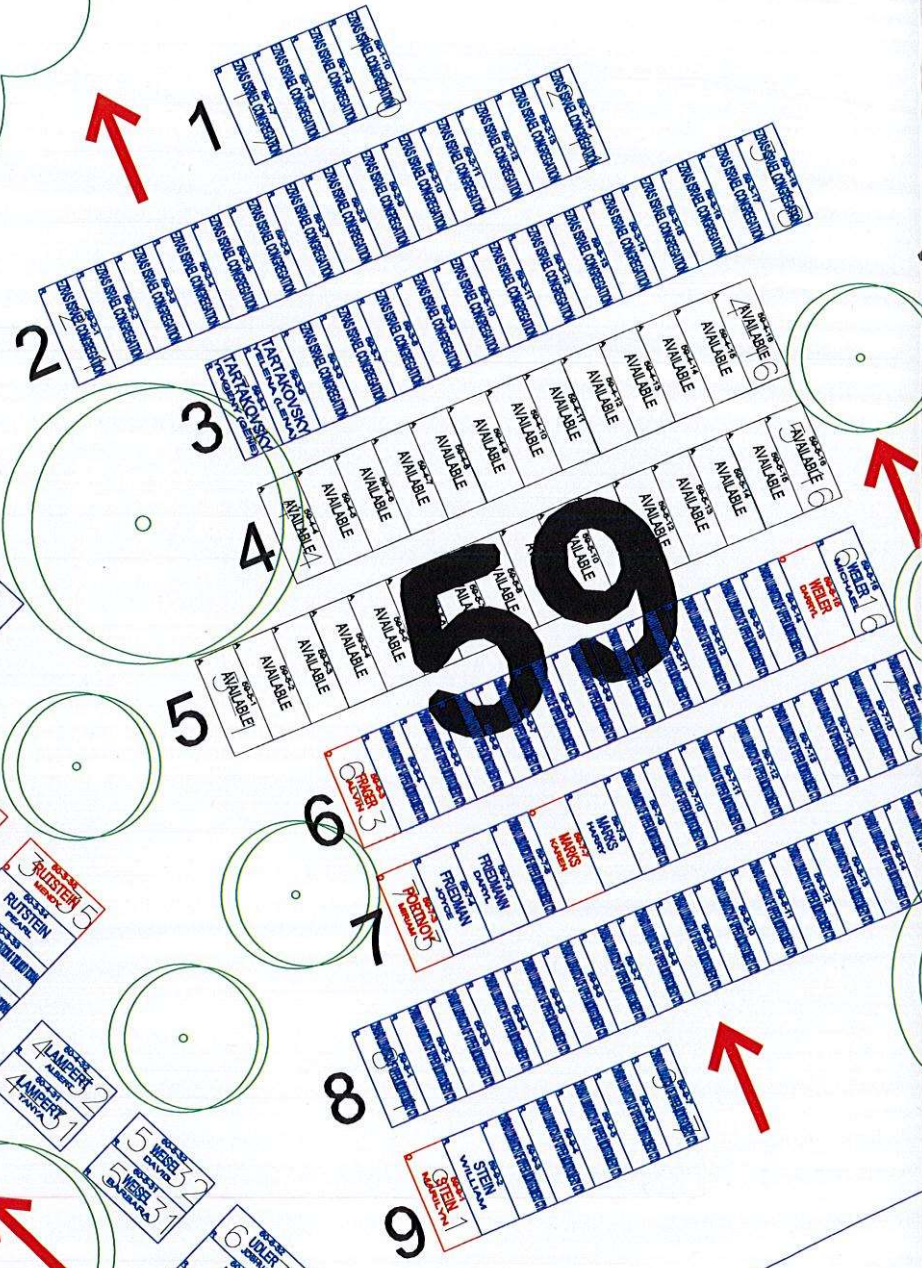

OCT 14 2020

6

7

8

(MALCOLM)

(ZIRVA)

(HENRY)

1

2

3

35-2-4	VAYS DORA	4
35-2-5	BLANKA	
35-2-6	ISRAEL	
35-2-7	ILKOVICH GERMAN	
35-2-8	ILKOVICH MALI	
35-2-9	HABER GILDA	
35-2-10	MOZERSKY SAMUEL	
35-2-11	MOZERSKY FAYE	
35-2-12	GOLAN HANNA	
35-2-13	GOLAN ZEEV	
35-2-14	GREEN MORRIS	
35-2-15	GREEN ELISHE	
35-2-16	BAYER RUTH	

35-7-1	BLITZSTEIN MIRIAM	
35-7-2	BLITZSTEIN BELMA	
35-7-3	BLITZSTEIN LUCY	
35-7-4	BLITZSTEIN BERNARD	
35-7-5	WEILL VICTOR	
35-7-6	WEILL CHARLOTTE	
35-7-7	SCHER MICHAEL	
35-7-8	SCHER ANNA	
35-7-9	ARANOVICH HANNA	
35-7-10	ARANOVICH YAKOV	

35-3-1	SOMMERKIAN YOUSHAH	
35-3-2	CHARKHTABIAN EHTERAM	
35-3-3	WEISS ETEKA	
35-3-4	WEISS RONICE	
35-3-5	BENISTI JANE	

60

59