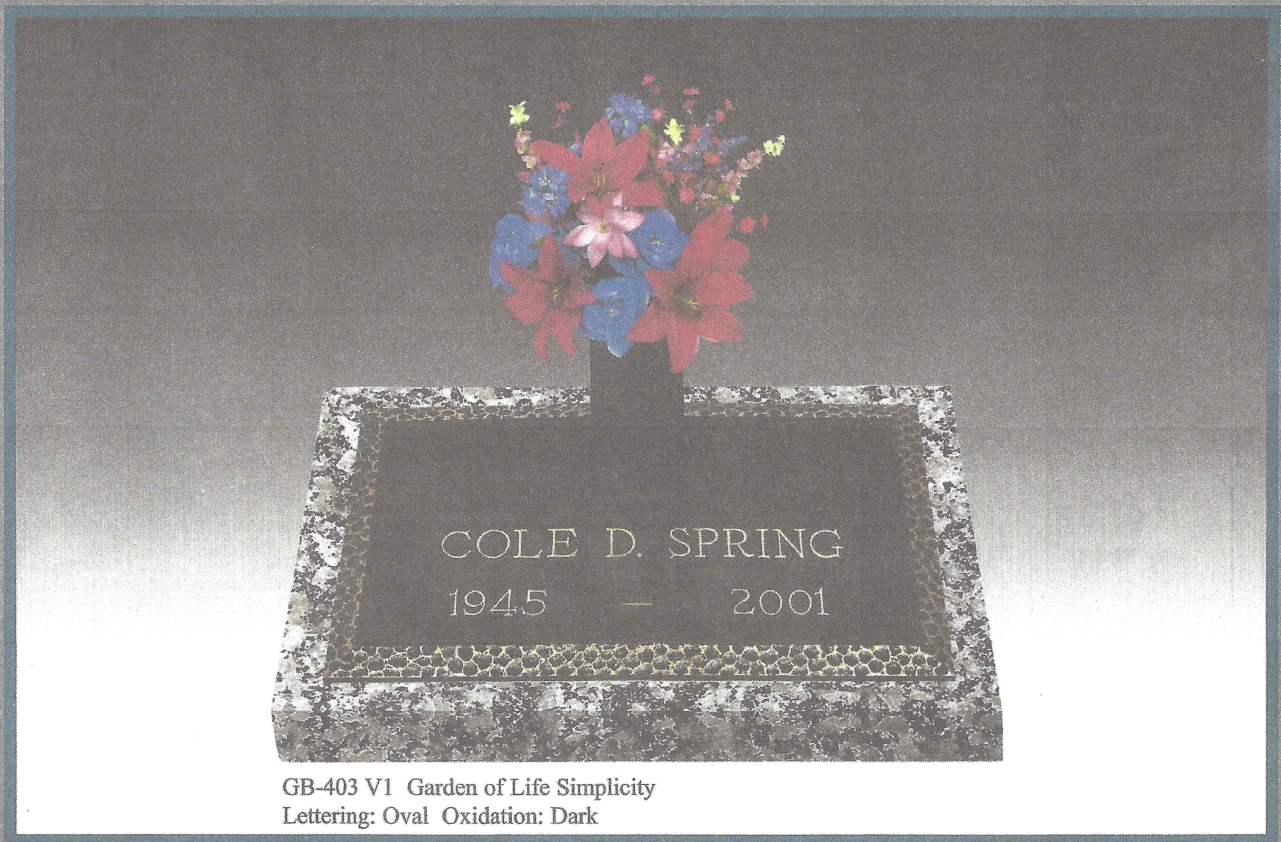

Garden of Life

SERIES

GB-403 V1 Garden of Life Simplicity
Lettering: Oval Oxidation: Dark

GRANITE
BRONZE

Cold Spring Memorial Group

A Division of the Cold Spring Granite Company