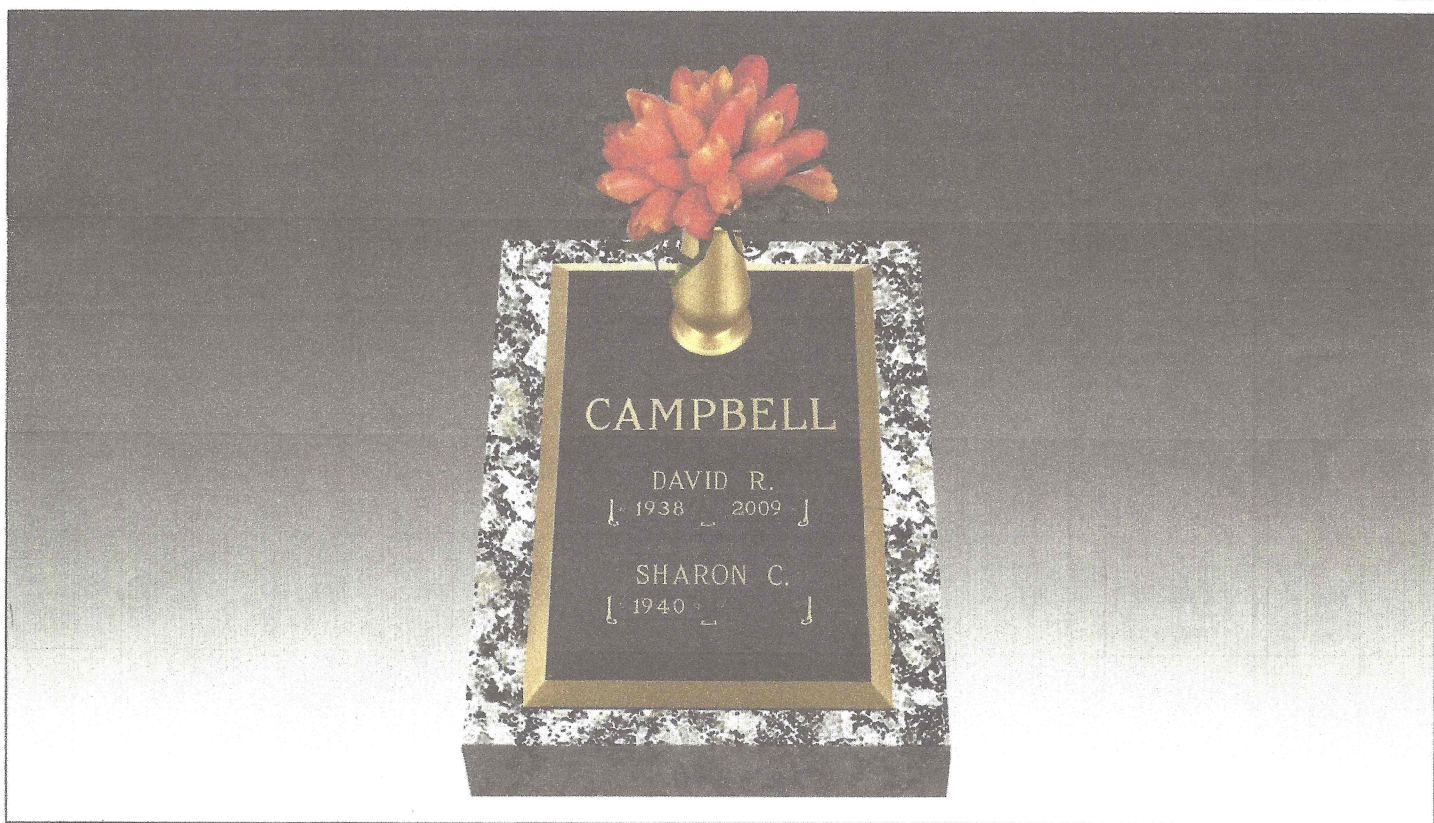

Bevel Border Design Series

by Granit Bronz®

GB-726 V1 Polished Bevel Border
16 x 24 on a Moonlight Gray granite base

COLD SPRING MEMORIAL GROUP
A division of Cold Spring Granite®