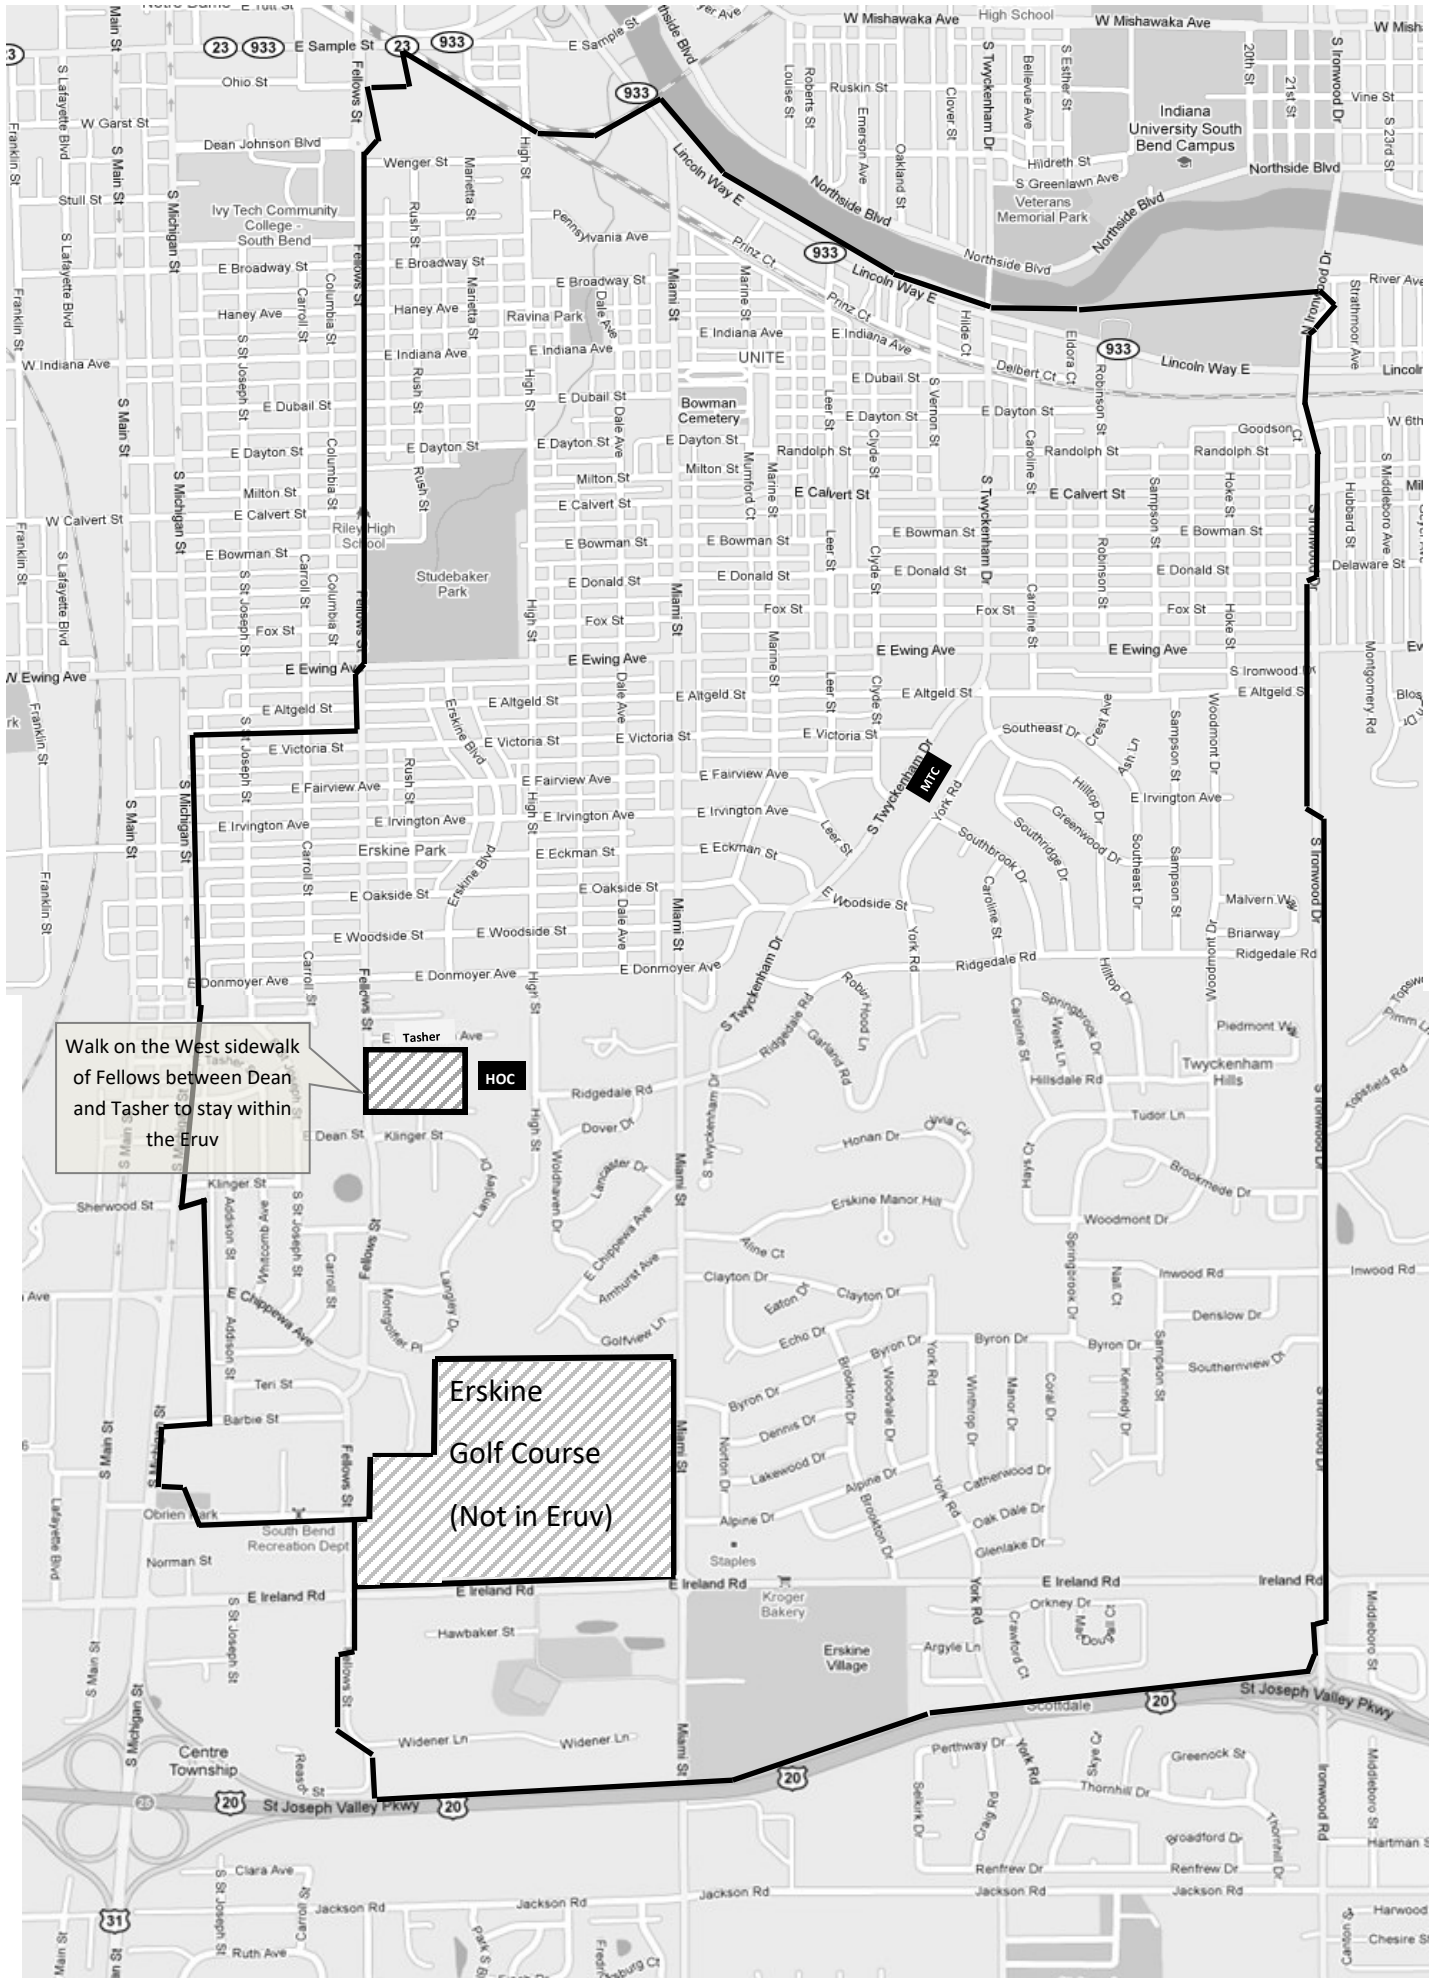

# South Bend Eruv Map 2017

Or join the email list by emailing: [eruv@sbcglobal.net](mailto:eruv@sbcglobal.net)

Walk on the West sidewalk of Fellows between Dean and Tasher to stay within the Eruv

**HOC**

**Erskine Golf Course (Not in Eruv)**