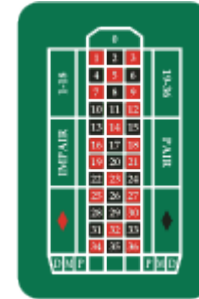

We are a community that acknowledges that there are multiple access points to Jewish life and each person is welcome, without judgment. Among us are believers and doubters, those with years of Jewish learning and those who just beginning, social justice activists and those looking to find their own voice. We are comprised of different backgrounds but come together as one community.

SPONSORSHIPS

Sponsorships are available in support of our effort. These sponsorships are an excellent way to show your Company's support for Nafshenu while obtaining additional local exposure for your business or establishment.

Royal Flush Sponsorship - $1000

- Dinner & Entertainment for 8
- Access to Sponsor Table to Distribute Company Products or Information
- Company acknowledgement on website
- Special Acknowledgement during event
- Sign on Gaming Table

Straight Sponsor - $500

- Dinner & Entertainment for 4
- Access to Sponsor Table to Distribute Company Products or Information
- Special Acknowledgement during event
- Sign on Gaming Table

Two-Pair Sponsor- $250

- Special Acknowledgement during event
- Sign on Gaming Table

SPECIAL NOTICE

If you are unable to attend the Casino night but would still like to contribute to Nafshenu, you can help by providing a door prize or make a cash donation to support our cause. **Nafshenu is a 501C(3) tax-exempt organization. All donations to Nafshenu are fully tax deductible.**

┌ I will contribute a door prize

┌ I would like to make cash donation.

(Please make checks payable to Nafshenu)

Nafshenu c/o Lauren Thompson
1790 Route 70E, Suite 2

Cherry Hill, NJ 08003

(856) 335-3234

www.nafshenu.org

Name _____

Address _____

City _____ State _____

Zip _____

Contact _____

Phone _____

E-mail _____