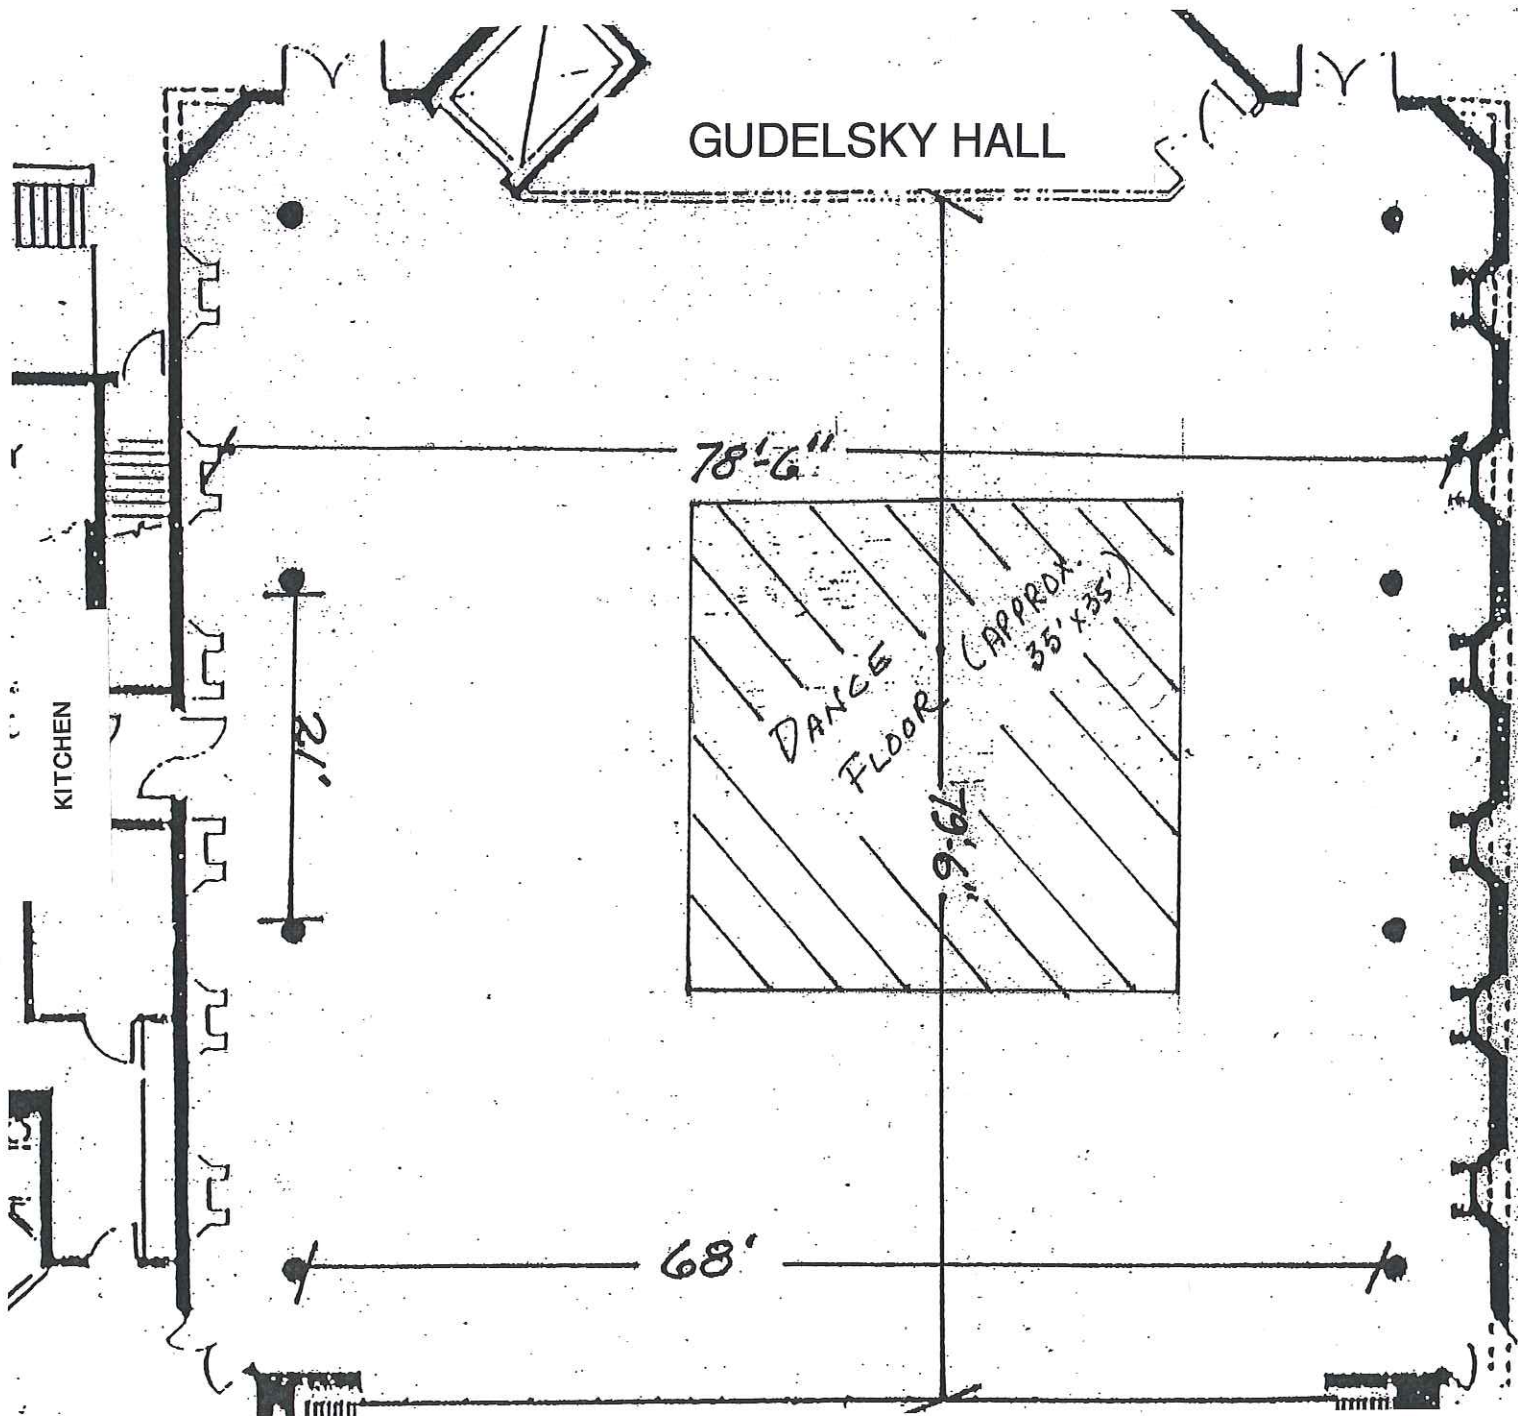

GUDELSKY HALL

KITCHEN

78'-6"

21'

68'

DANCE FLOOR

(APPROX. 35' x 35')

9'-6"