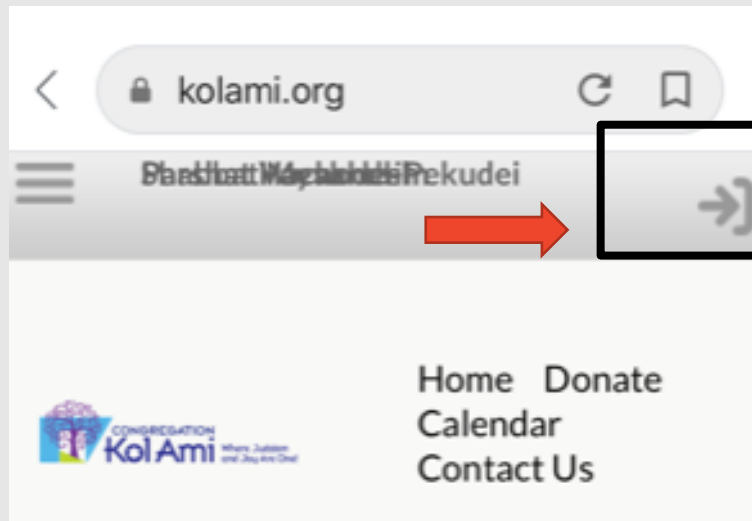

The image shows a login form with the following elements:

- A "Login" button in the top right corner.
- An input field labeled "Email Address".
- An input field labeled "Password".
- A "Sign In" button.
- A "Forgot Password" link, which is highlighted with a black box and a red arrow pointing to it from the left.
- Below the "Forgot Password" link, it says "or Sign In With" followed by a Google logo.

If you did not request your password, please notify us immediately.

Hi David,

Below is a link that will take you to a page to allow you to update your password

[Reset your password](#)

If you have any questions, please do not hesitate to email execdirector@kolami.org.

[Congregation Kol Ami](#)

<https://www.kolami.org/>

Logging Into Site with your phone

- To log in you need to use your email address
- The icon on the phone for the login is different than on the computer
 - See photo below for icon to click
- Enter your email address and click "Forgot Password"
- Once your email is entered, be sure to click the "Email Password"
- Rest of the procedure is the same as on the computer