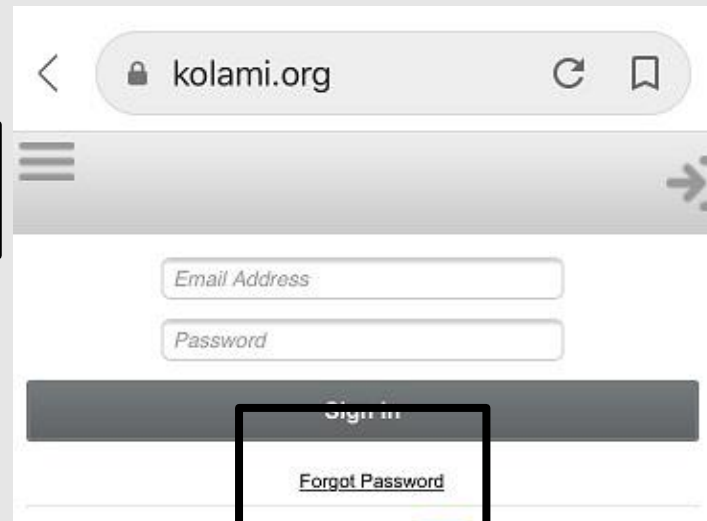

The image shows a login form with the following elements:

- A "Login" button in the top right corner.
- An input field labeled "Email Address".
- An input field labeled "Password".
- A "Sign In" button.
- A "Forgot Password" link, which is highlighted with a black box and a red arrow pointing to it from the left.
- Below the "Forgot Password" link, it says "or Sign In With" followed by a Google logo.

If you did not request your password, please notify us immediately.

Hi David,

Below is a link that will take you to a page to allow you to update your password

[Reset your password](#)

If you have any questions, please do not hesitate to email execdirector@kolami.org.

[Congregation Kol Ami](#)

<https://www.kolami.org/>

Logging Into Site with your phone

- To log in you need to use your email address
- The icon on the phone for the login is different than on the computer
 - See photo below for icon to click
- Enter your email address and click "Forgot Password"
- Once your email is entered, be sure to click the "Email Password"
- Rest of the procedure is the same as on the computer