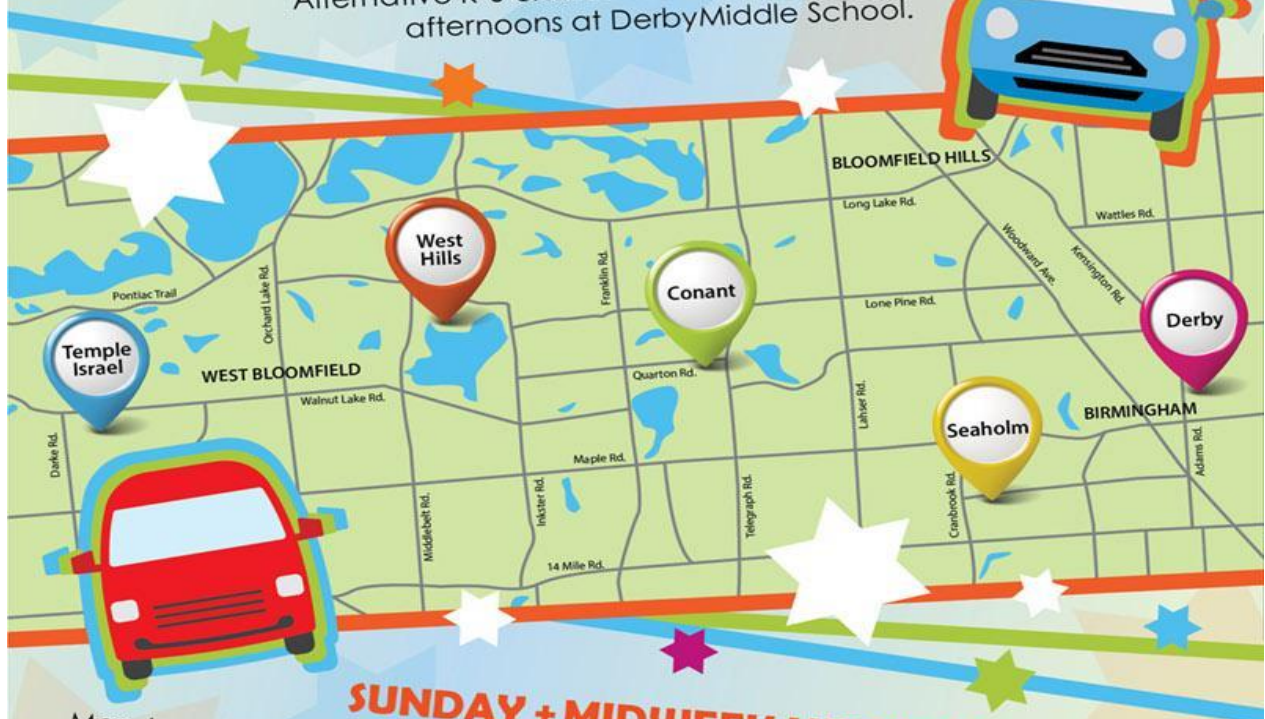

# BIG CHANGES COMING TO

**NEW LOCATIONS!**

## TYNER RELIGIOUS SCHOOL MOVES EAST!

Same program, two convenient locations. Pk-6 classes are now being offered at the same time at both Temple Israel and Conant Elementary School on Sunday mornings. Alternative K-6 classes offered on Thursday afternoons at Derby Middle School.

## SUNDAY + MIDWEEK HEBREW OPTIONS

Monday at Temple Israel, Wednesday at West Hills, or Wednesday at Seaholm. Research has taught us that we become more proficient in language the more often we learn it. Help your children become more competent Hebrew readers by coming two days a week!

**ONE DROP OFF FOR FAMILIES!**

**MULTIPLE DAYS!**

**REGISTRATION IS NOW OPEN!**

Please register early to ensure placement in your preferred program, as space is limited in each location.  
\$90 early registration fee by July 13 • \$180 registration fee after July 13  
Deadline to register is August 25