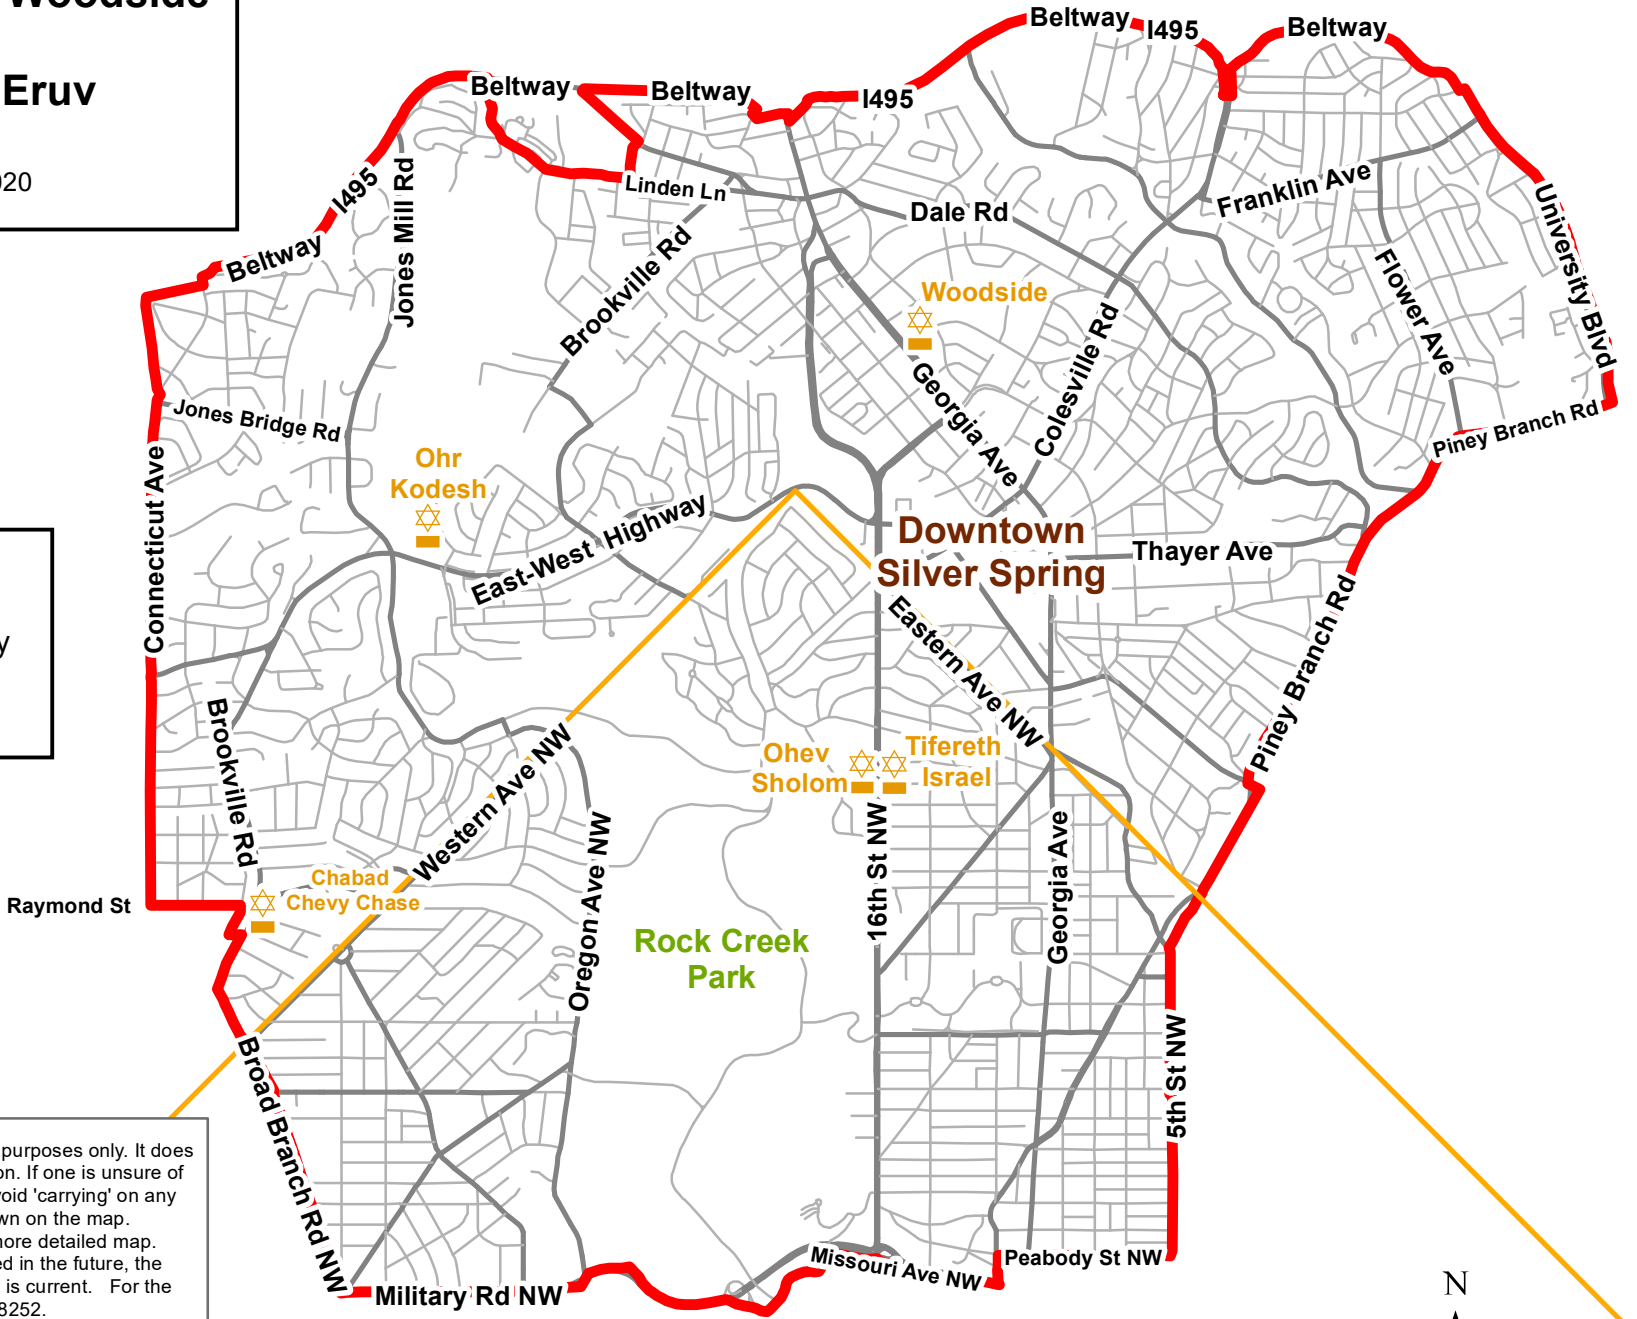

Shepherd Park - Woodside

Combined Eruv

December 2020

Legend:

- DC Border (Yellow line)
- Eruv Boundary (Red line)
- Synagogue (Yellow star icon)

This eruv map is for general illustration purposes only. It does NOT show detailed boundary information. If one is unsure of the exact boundaries it is simplest to avoid 'carrying' on any of those streets or their boundaries shown on the map. For detailed boundaries please see a more detailed map. Furthermore, boundaries may be revised in the future, the reader is advised to verify that this map is current. For the weekly status of the eruv call: 301.587.8252.