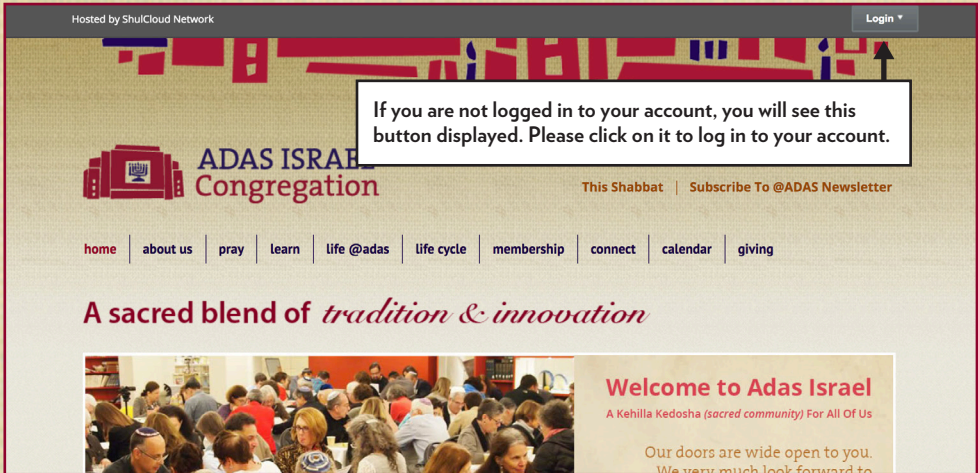

How will I login moving forward?

When you visit adasisrael.org, you will now see a gray box at the top-right of the screen which shows when you are logged in to your personal Adas Israel account. If you are not logged in, you'll see the following: