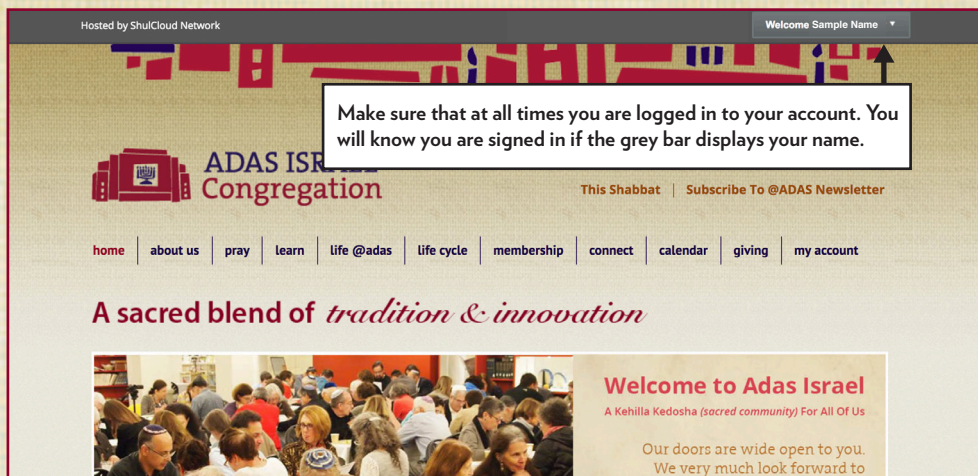

At which point, feel free to click to login. You will see your name appear in the top, right of the website when you are successfully logged in: