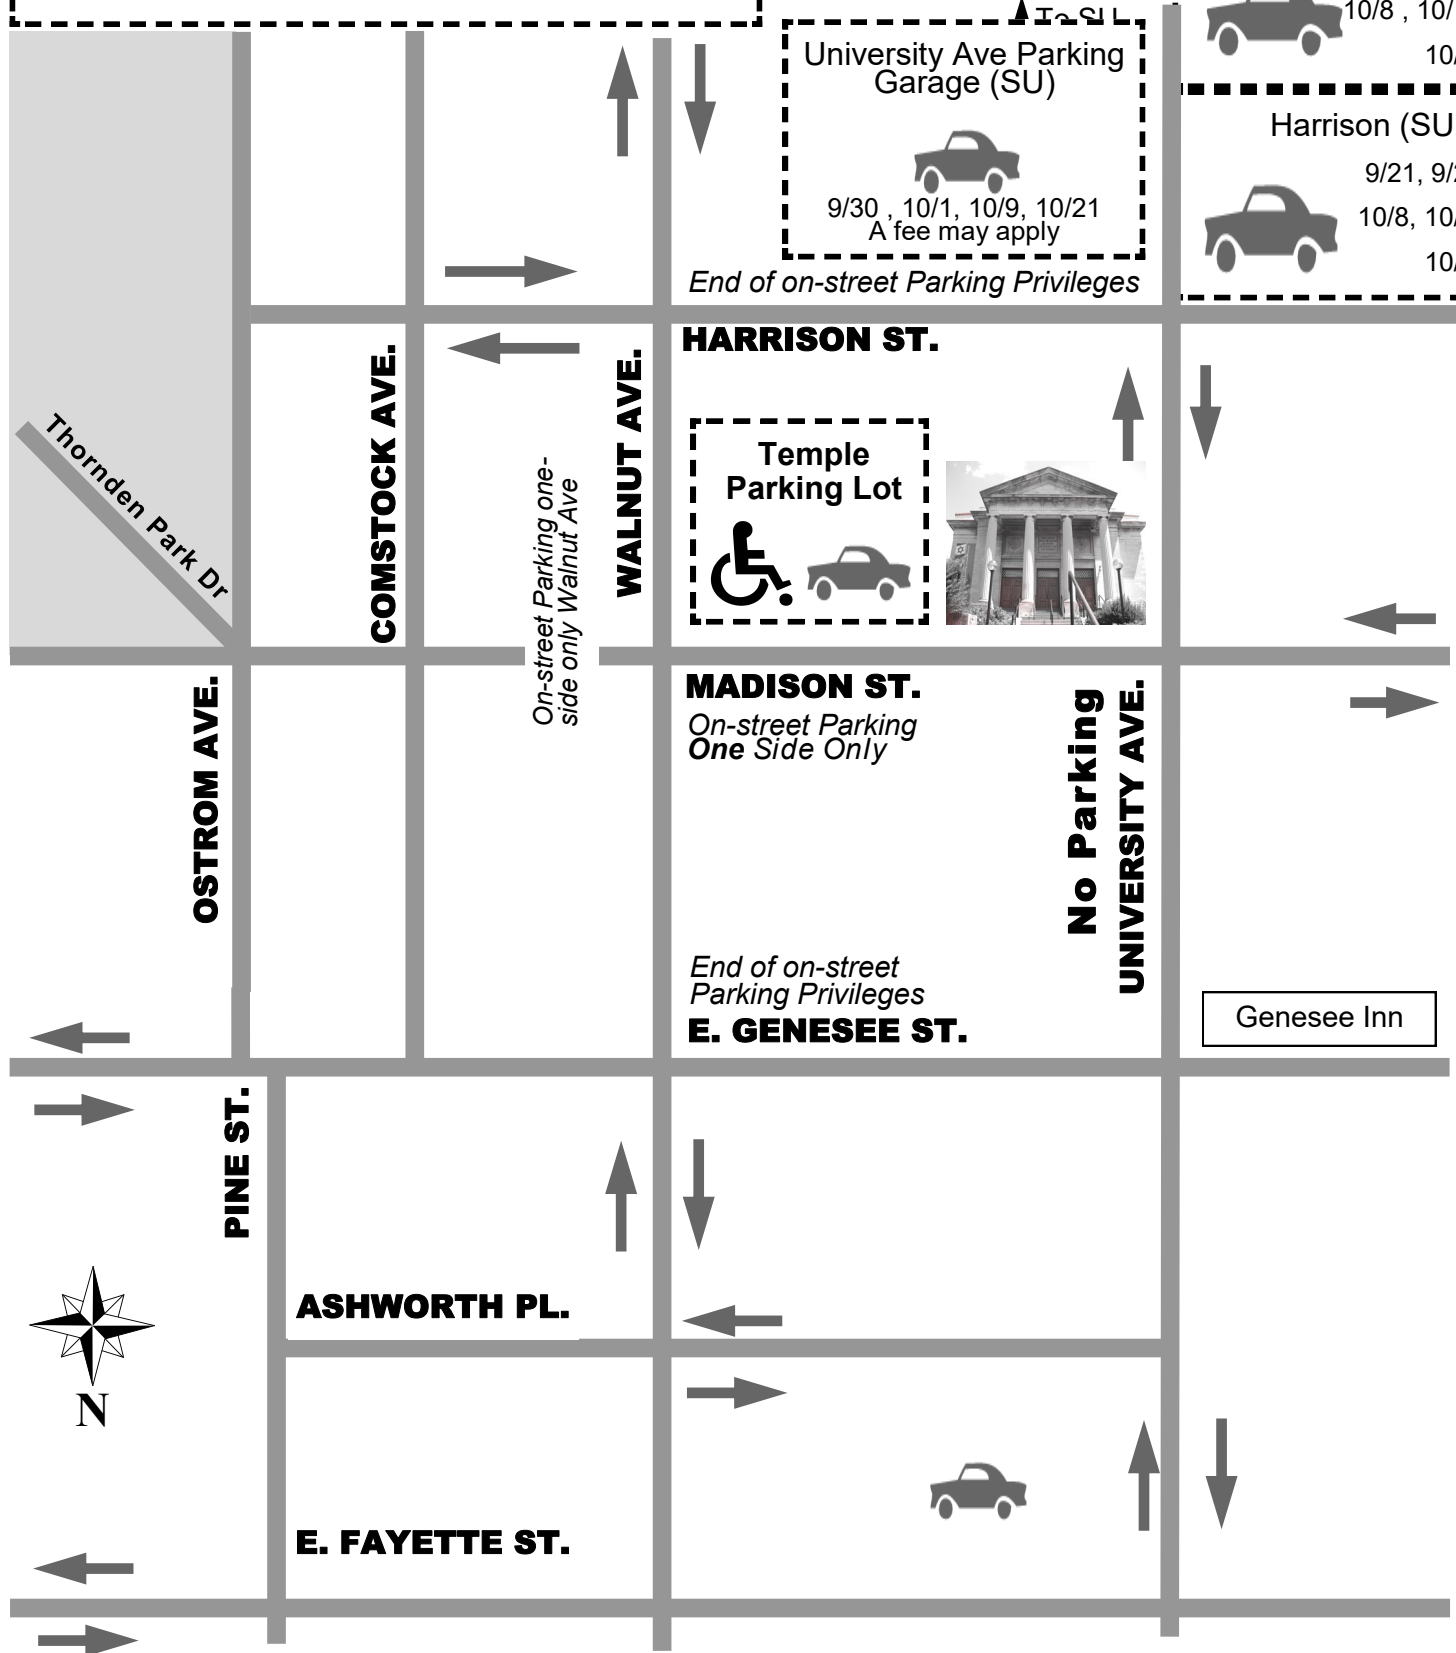

# High Holiday Parking 2019

*The Temple parking lot should be reserved for those with physical limitations and for dropping family off.*

*Please seek alternative parking if you are able.*

## TEMPLE CONCORD HIGH HOLIDAY PARKING 2019:

A parking map of the area is printed on the opposite side of this letter.  
Details are as follows for these locations: